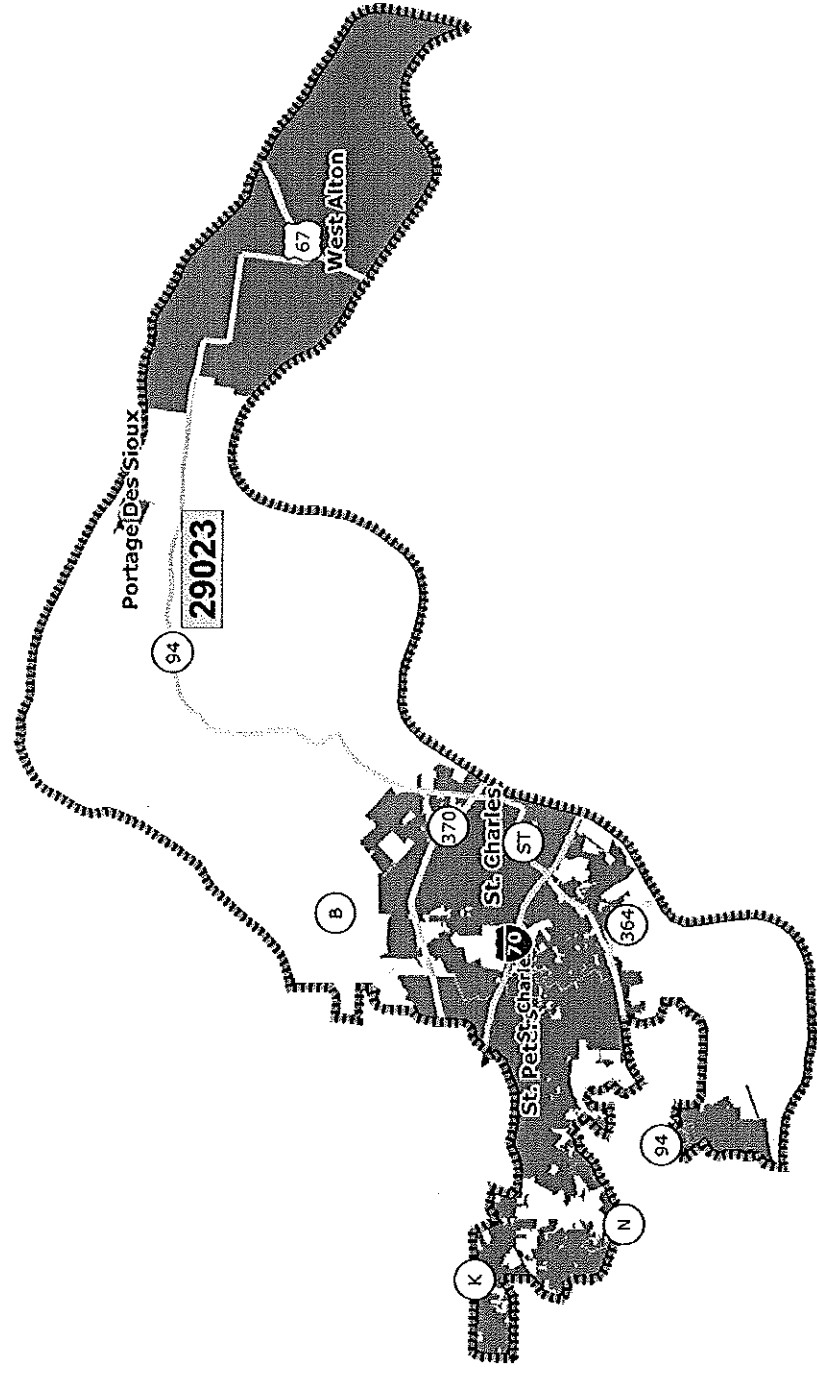

GATSCHENBERGER-1

### District: 29002

Field	Value
District	29002
Population	179281
Deviation	3,136
% Deviation	1.78%

# District: 29023

Field	Value
District	29023
Population	181204
Deviation	5,059
% Deviation	2.87%

St. Louis City, St. Louis County, Jefferson  
County State Senators Proposed State  
Senate Map - Submitted 6/3/11