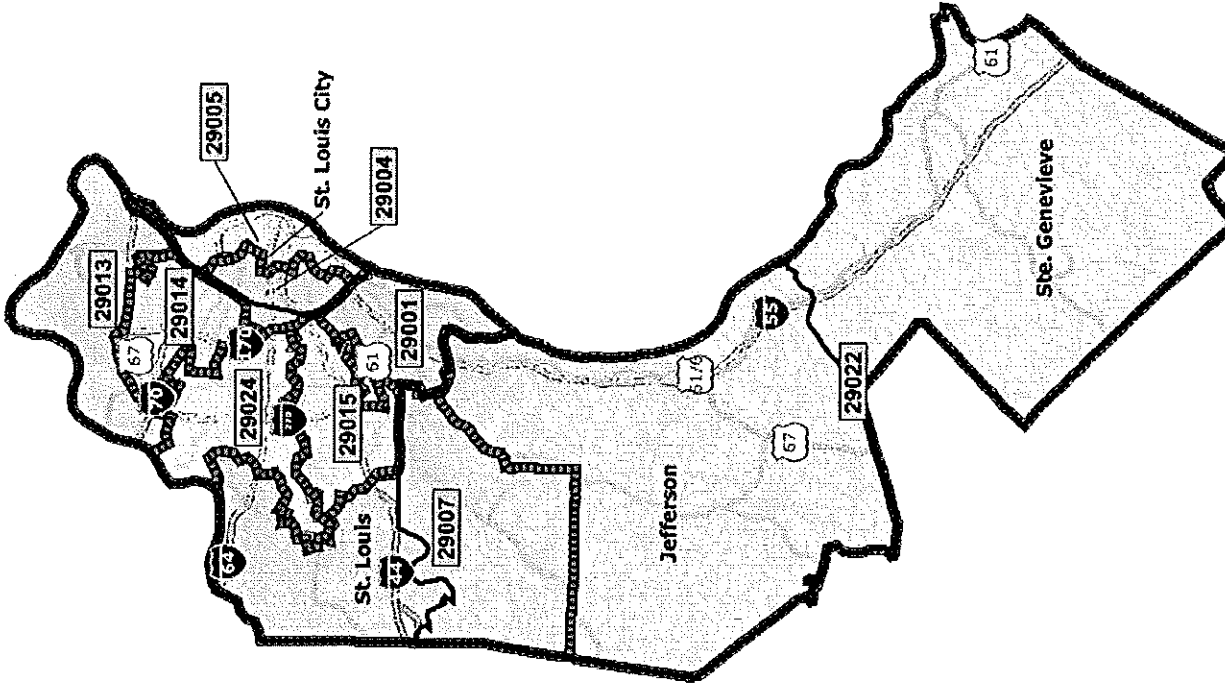

### District: 29002

Field	Value
District	29002
Population	179281
Deviation	3,136
% Deviation	1.78%

# District: 29023

Field	Value
District	29023
Population	181204
Deviation	5,059
% Deviation	2.87%

St. Louis City, St. Louis County, Jefferson  
County State Senators Proposed State  
Senate Map - Submitted 6/3/11