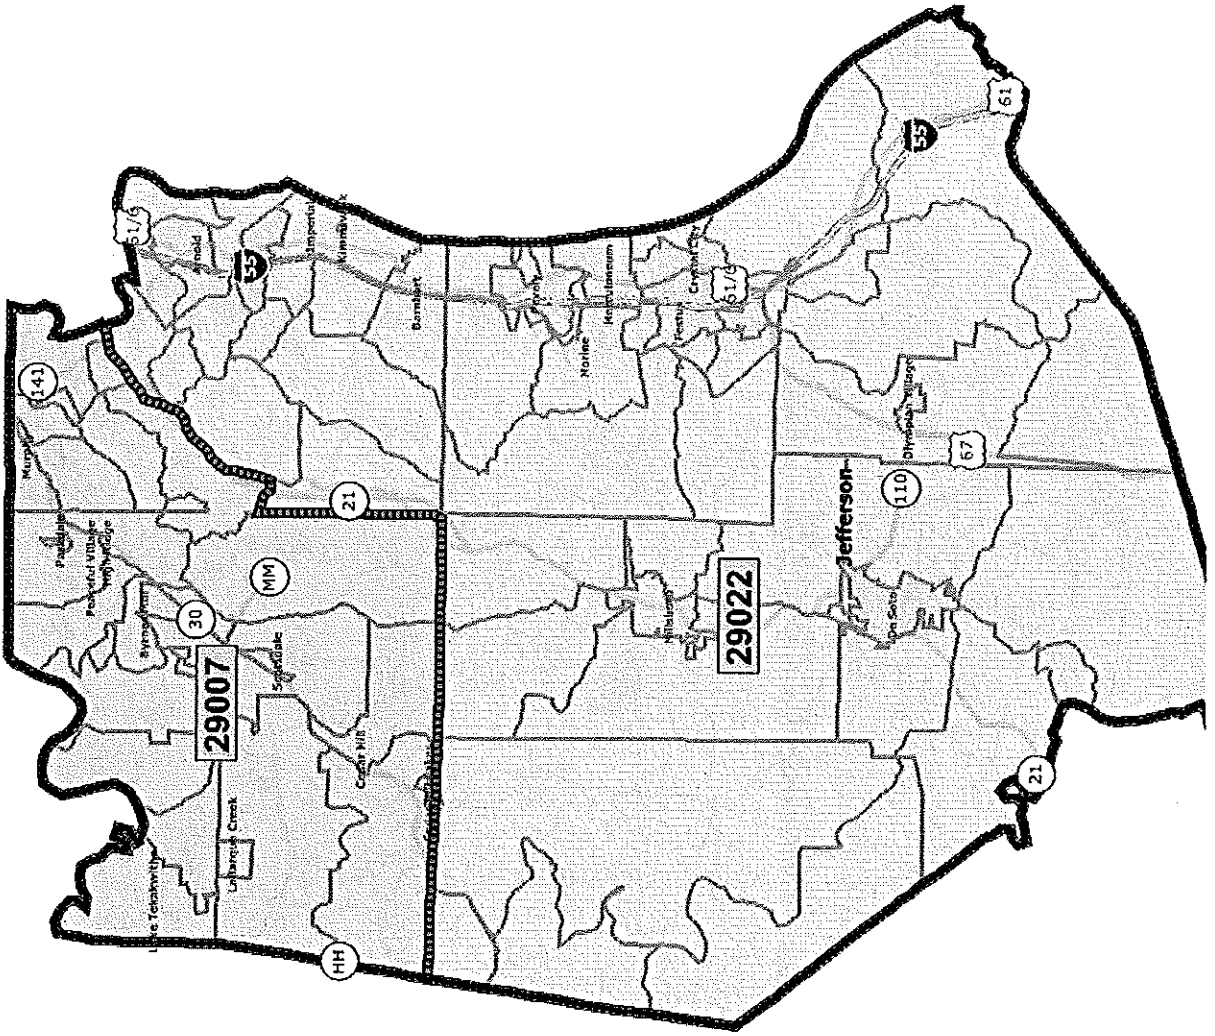

### District: 29002

Field	Value
District	29002
Population	179281
Deviation	3,136
% Deviation	1.78%

# District: 29023

Field	Value
District	29023
Population	181204
Deviation	5,059
% Deviation	2.87%

St. Louis City, St. Louis County, Jefferson  
County State Senators Proposed State  
Senate Map - Submitted 6/3/11

JEFF W SCHMIDTOW-Z

STL COUNTY/CITY SENATORS-1

*Wilson-1  
Map*

Maryland Heights

Maryland Heights

*7th State  
Senate Dist*

*24th  
St Sen Dist*

Maryland Heights Twp