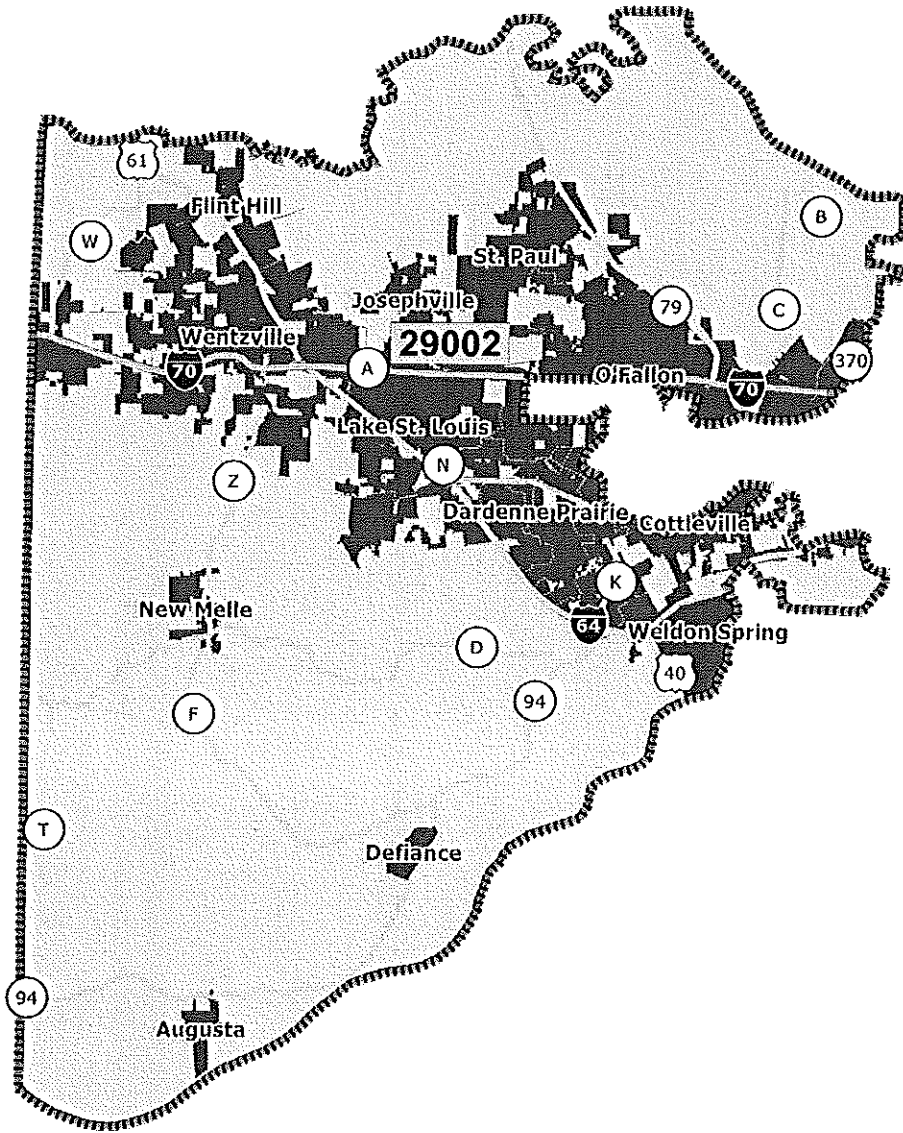

GATSCHENBERGER-1

### District: 29002

Field	Value
District	29002
Population	179281
Deviation	3,136
% Deviation	1.78%

# District: 29023

Field	Value
District	29023
Population	181204
Deviation	5,059
% Deviation	2.87%

St. Louis City, St. Louis County, Jefferson  
County State Senators Proposed State  
Senate Map - Submitted 6/3/11