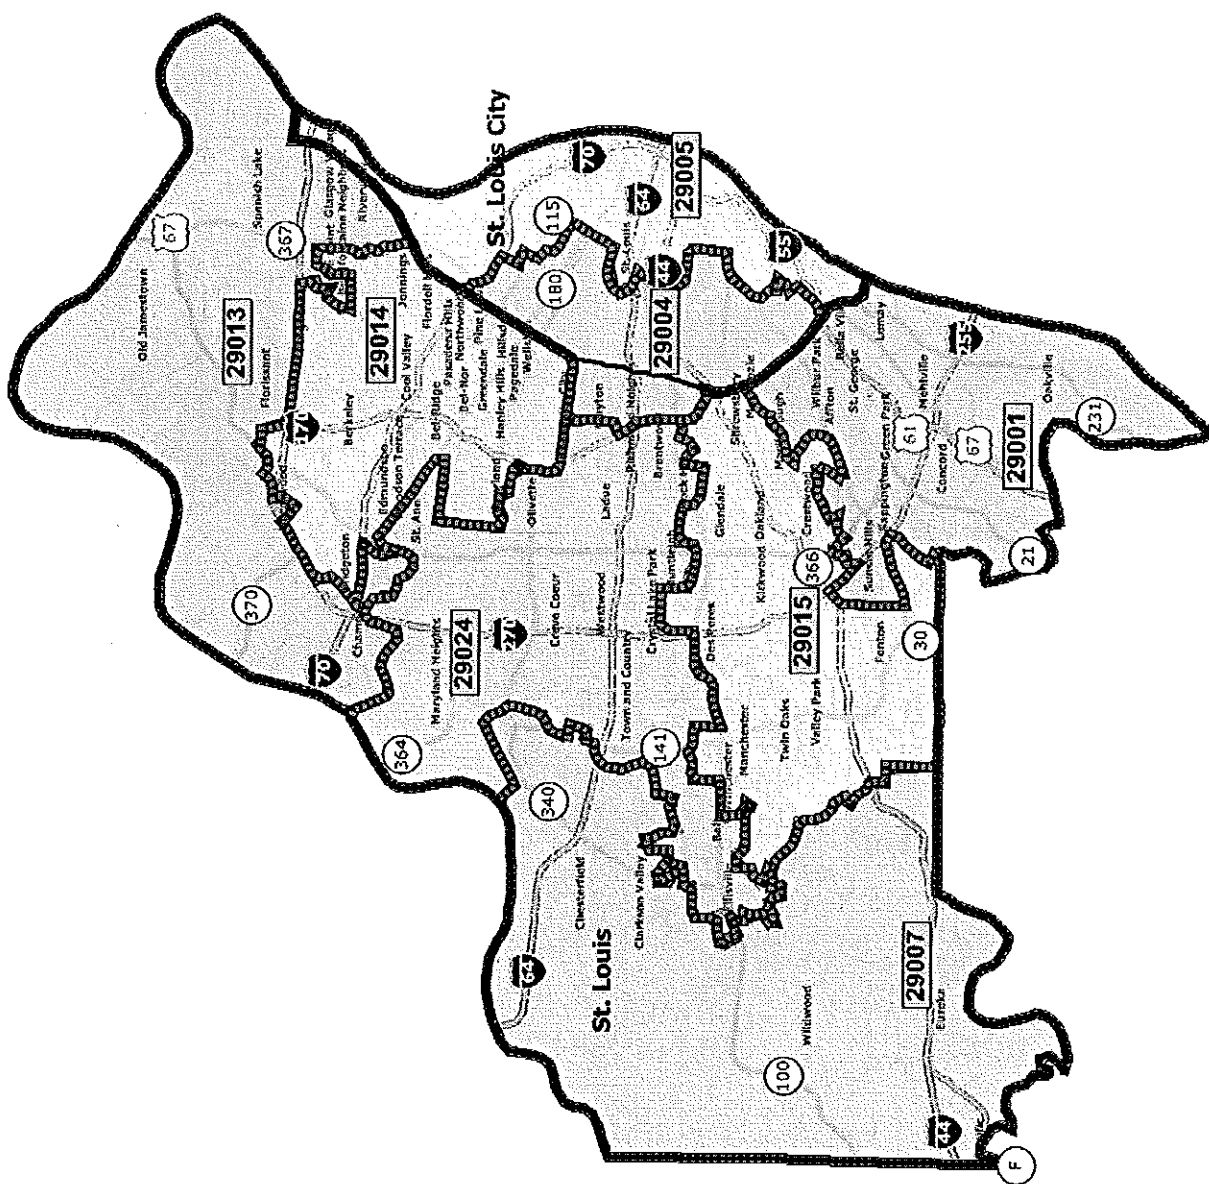

### District: 29002

Field	Value
District	29002
Population	179281
Deviation	3,136
% Deviation	1.78%

# District: 29023

Field	Value
District	29023
Population	181204
Deviation	5,059
% Deviation	2.87%

St. Louis City, St. Louis County, Jefferson  
County State Senators Proposed State  
Senate Map - Submitted 6/3/11

JEFF W SCHMIDTOW-Z

STL COUNTY/CITY SENATORS-1

*Wilson-1  
Map*

Maryland Heights

Maryland Heights

*7th State  
Senate Dist*

*24th  
St Sen Dist*

Maryland Heights Twp