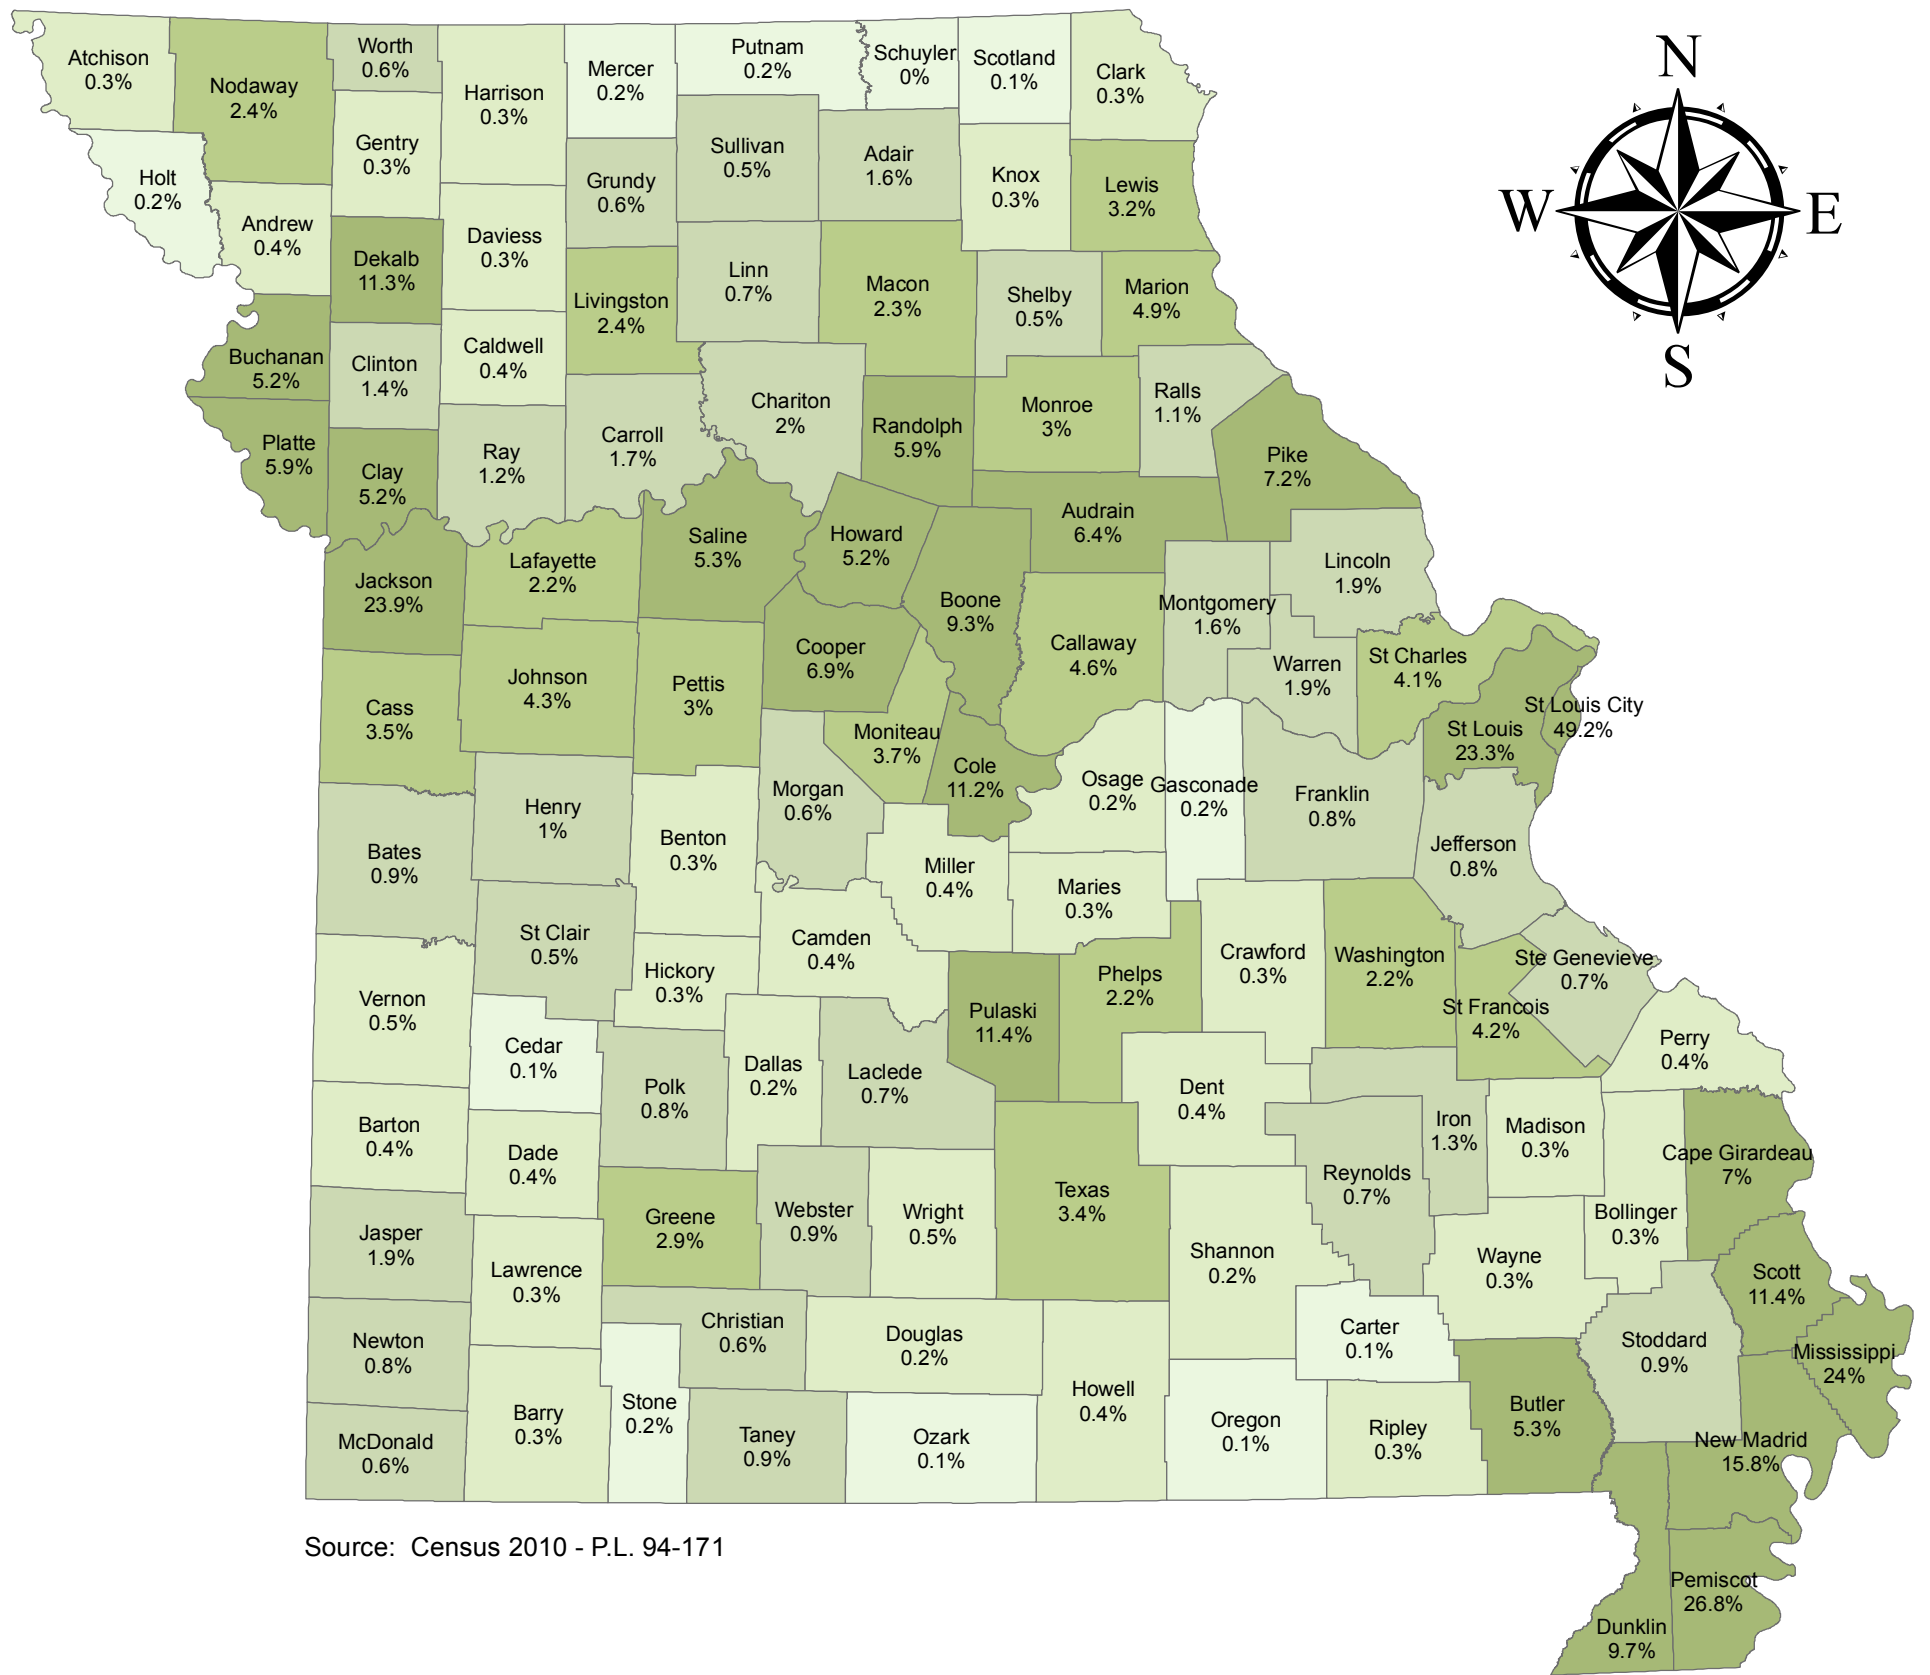

Missouri

Percent Black or African American County Population 2010

Source: Census 2010 - P.L. 94-171

Legend

% Black or African American Population

- 0% to 0.2%
- 0.3% to 0.5%
- 0.5% to 2%
- 2.1% to 5%
- 5.1% to 50%